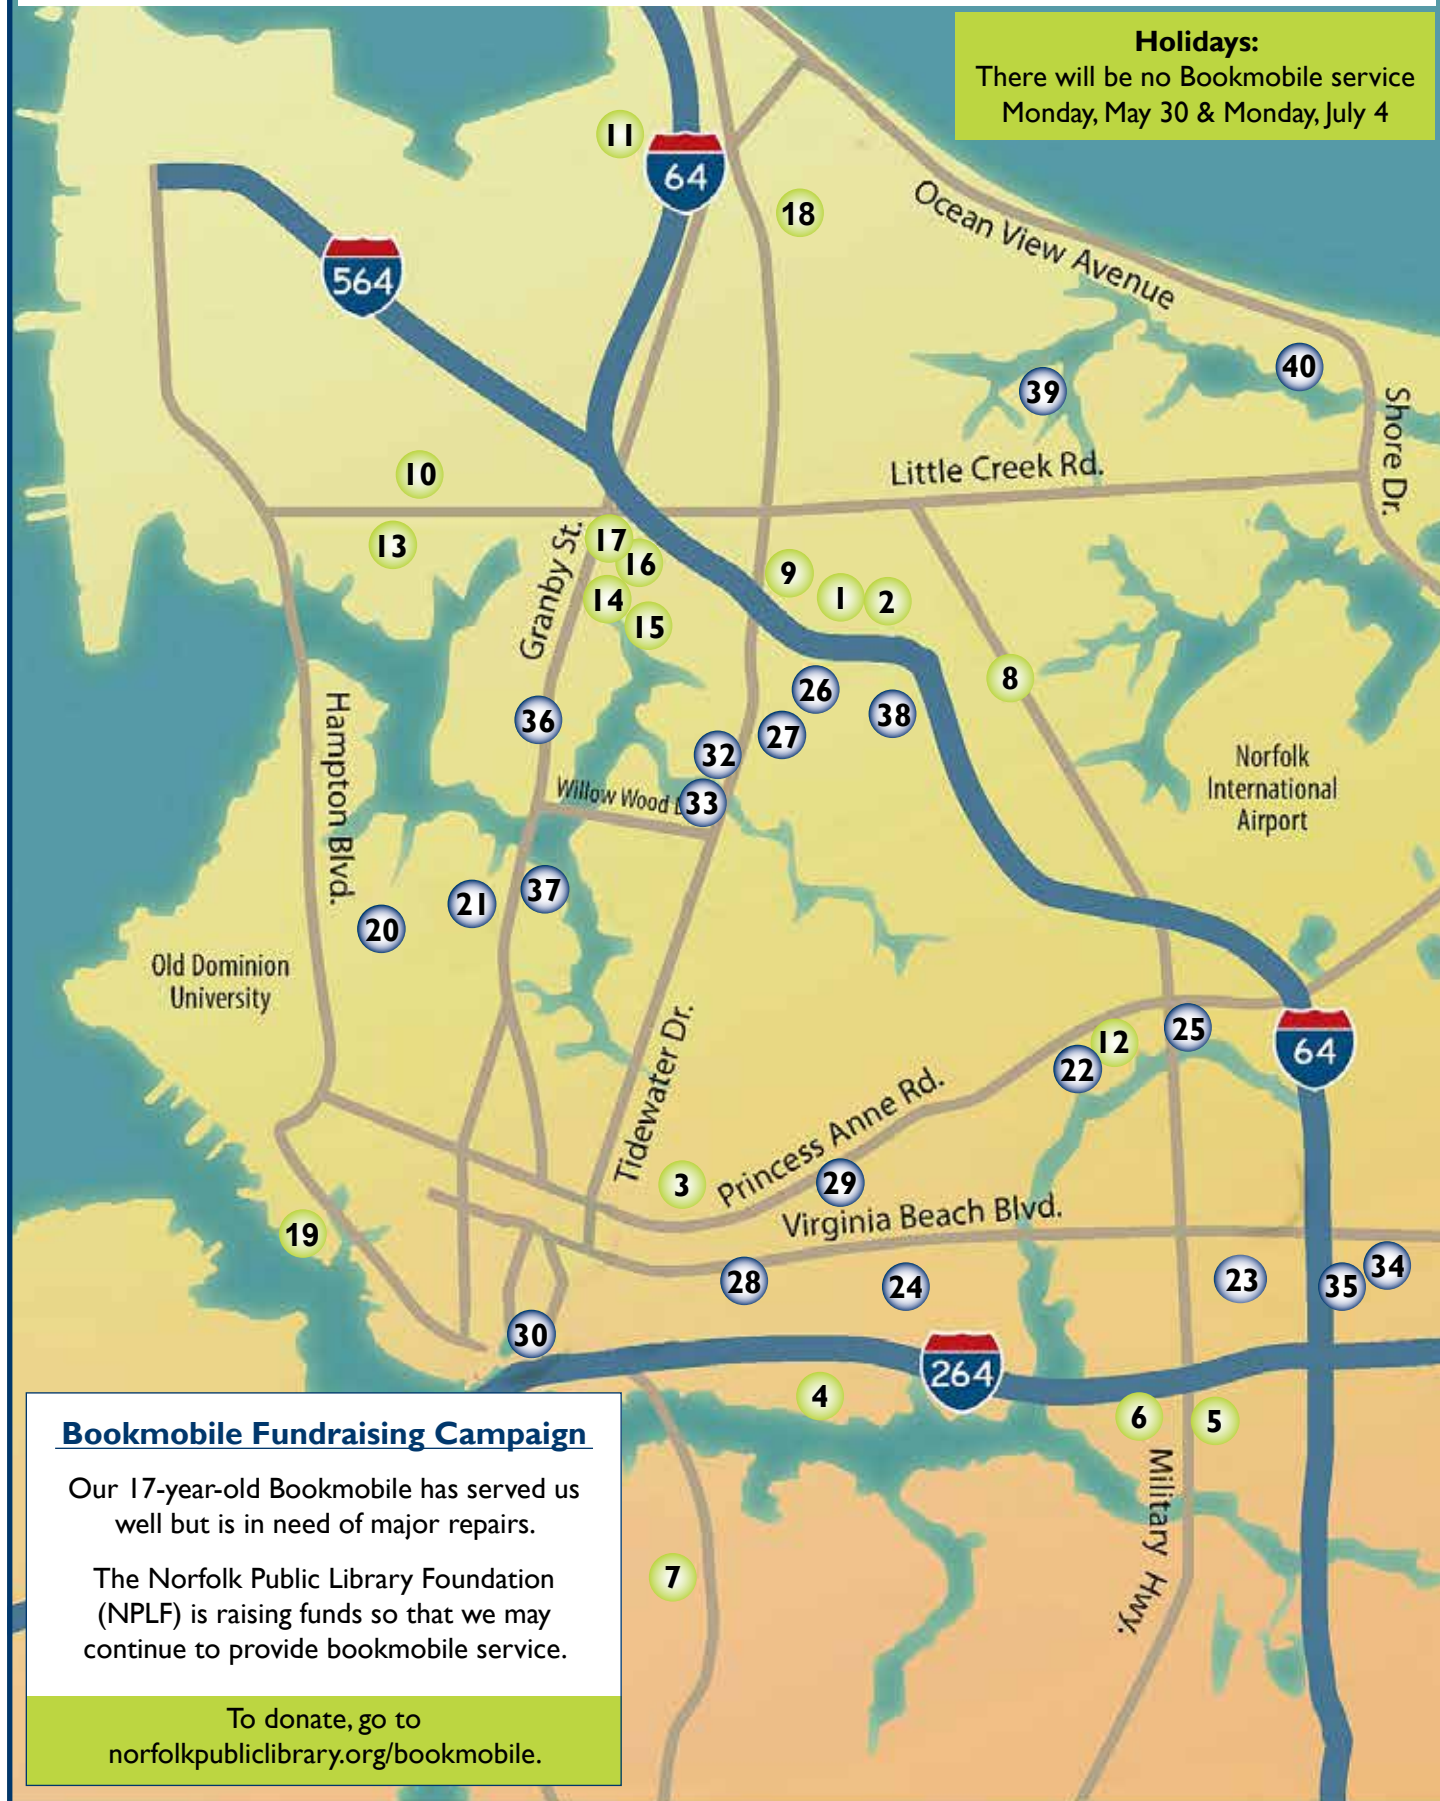

The **Bookmobile** is a mobile branch library where you can get a library card, borrow the latest children's and adult books and DVDs, pick up requested materials and connect to the wireless network!

Holidays:
There will be no Bookmobile service
Monday, May 30 & Monday, July 4

Bookmobile Fundraising Campaign

Our 17-year-old Bookmobile has served us well but is in need of major repairs.

The Norfolk Public Library Foundation (NPLF) is raising funds so that we may continue to provide bookmobile service.

To donate, go to norfolkpubliclibrary.org/bookmobile.

Week One

Monday:

May 2 & 16; June 13 & 27; July 11 & 25; Aug. 8 & 22

- 1 **Leaping & Learning Child Development Center**
  7036 Chesapeake Boulevard @ 9:45-10:55 AM
- 2 **Braywood Manor**
  7000 Auburn Avenue @ 11AM-noon
- 3 **Franklin Arms Apartments**
  2500 E. Princess Anne Road @ 2-3 PM
- 4 **Grandy Village Recreation Center**
  3016 Kimball Terrace @ 3:30-5 PM

Tuesday:

May 3, 17 & 31; June 14 & 28; July 12 & 26; Aug. 9 & 23

- 5 **St. Peter's Episcopal Church** (Starts June 28)
  6510 N. Military Highway 1:30-2:15 PM
- 6 **Shorewood Cove**
  293 Corporate Boulevard @ 2:20-3 PM
- 7 **Diggs Town**
  Cypress St. & Vernon Drive @ 3:30-5 PM

Wednesday:

May 4 & 18; June 15 & 29; July 13 & 27; Aug. 10 & 24

- 8 **Colonial Day School**
  6510 N. Military Highway @ 9:30-10:30 AM
- 9 **Robert Partrea Apartments**
  701 Easy St. @ 11-11:45 AM
- 10 **Tucker House**
  7700 Armfield Avenue @ noon-1:15 PM
- 11 **Merrimac Landing Recreation Center**
  8809 Monitor Way @ 3-5 PM

Thursday:

May 5 & 19; June 2, 16 & 30; July 14 & 28; Aug. 11 & 25

- 12 **Norfolk Technical Center** (ends June 16)
  1330 N. Military Highway @ 9:30-10:45 AM
- 13 **Titustown Recreation Center** (starts June 30)
  7545 Diven Street @ 9:30-10:30 AM
- 14 **Granby House**
  100 Suburban Parkway @ 11:15 AM-noon
- 15 **Suburban House**
  110 Suburban Parkway @ 12:05-12:35 PM
- 16 **The Anchorage**
  112 Cromwell Parkway @ 12:40-1:10 PM
- 17 **Cromwell House**
  114 Cromwell Parkway @ 1:15-1:45 PM
- 18 **Mariner's Watch Apartments**
  440 Mariners Way @ 3:30-5 PM

Friday:

May 6 & 20; June 3 & 17; July 1, 15 & 29; Aug. 12 & 26

- 19 **Harbor's Edge**
  One Colley Avenue @ 9-10 AM

Week Two

Monday:

May 9 & 23; June 6 & 20; July 18; Aug. 1, 15 & 29

- 20 **Tabernacle of Prayer Christian School**
  3611 Colley Avenue @ 9:45-10:45 AM
- 21 **Consulate Health Care of Norfolk**
  3900 Llewellyn Avenue @ 11 AM-noon
- 22 **Autumn Care of Norfolk**
  1401 Halstead Avenue @ 2-2:45 PM
- 23 **Bobbitt Midrise**
  5920 Poplar Hall Drive @ 3-4 PM
- 24 **Ingleside Recreation Center**
  940 Ingleside Road @ 4:15-5:15 PM

Tuesday:

May 10 & 24; June 7 & 21; July 5 & 19; Aug. 2, 16 & 30

- 25 **Town & Country Day School**
  1421 Kempsville Road @ 9:30-10:45 AM
- 26 **Greenhill Farms Christian Academy** (Ends June 7)
  959 Philpotts Road @ 11 AM-noon
- 27 **Crossroads Recreation Center** (Begins July 5)
  8019 Old Ocean View Road @ 11 AM-12:15 PM

Wednesday:

- 28 **Grace Place**
  2735 Corprew Avenue @ 2-3 PM
- 29 **Salvation Army Kroc Center**
  1401 Ballentine Boulevard @ 3:15-4 PM
- 30 **William A. Hunton YMCA Learning Academy**
  1139 E. Charlotte Street @ 4:15-5 PM

Thursday:

May 11 & 25; June 8 & 22; July 6 & 20; Aug. 3, 17 & 31